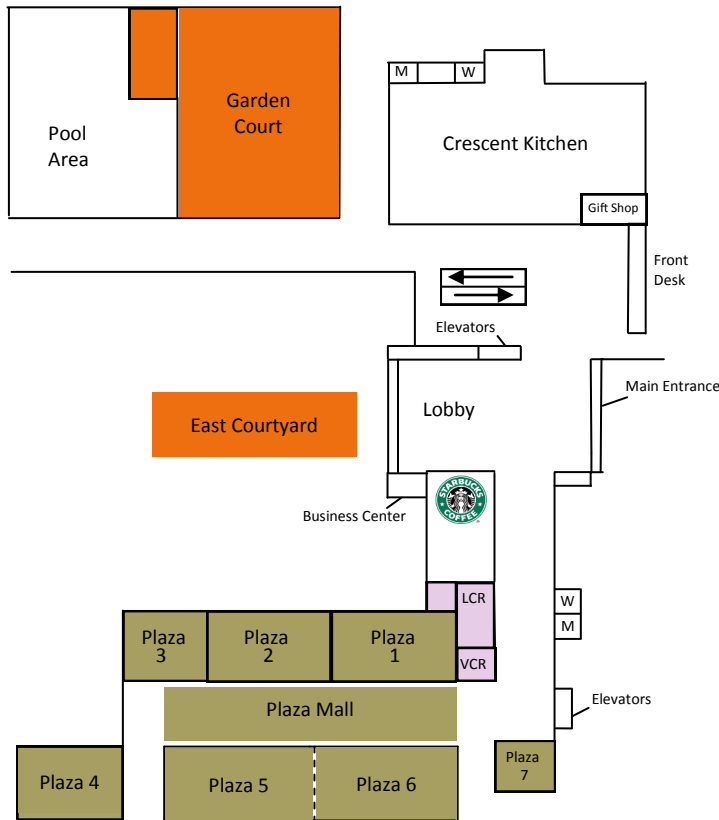

DoubleTree by Hilton

Bloomington Minneapolis South

Meeting Room Floor Plan

FIRST FLOOR MEETING ROOMS

VISTA CONFERENCE CENTER, 22ND FLOOR

M		Vista 2208
W		Vista 2207
		Vista 2206
		Vista 2205
		Vista 2204
		Vista 2203
		Vista 2202

SECOND FLOOR MEETING ROOMS

ATRIUM ROOMS