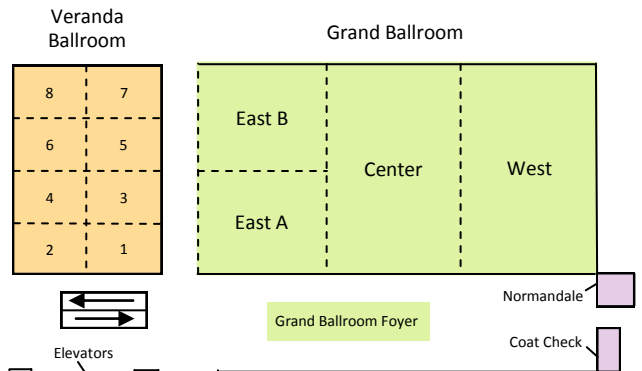

DoubleTree by Hilton

Bloomington Minneapolis South

Meeting Room Floor Plan

FIRST FLOOR MEETING ROOMS

VISTA CONFERENCE CENTER, 22ND FLOOR

M		Vista 2208
W		Vista 2207
		Vista 2206
		Vista 2205
		Vista 2204
		Vista 2203
		Vista 2202

SECOND FLOOR MEETING ROOMS

ATRIUM ROOMS