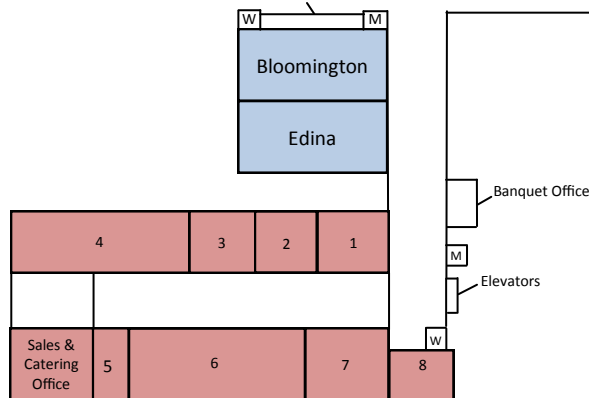

DoubleTree by Hilton

Bloomington Minneapolis South

Meeting Room Floor Plan

FIRST FLOOR MEETING ROOMS

VISTA CONFERENCE CENTER, 22ND FLOOR

M		Vista 2208
W		Vista 2207
		Vista 2206
		Vista 2205
		Vista 2204
		Vista 2203
		Vista 2202

SECOND FLOOR MEETING ROOMS

ATRIUM ROOMS